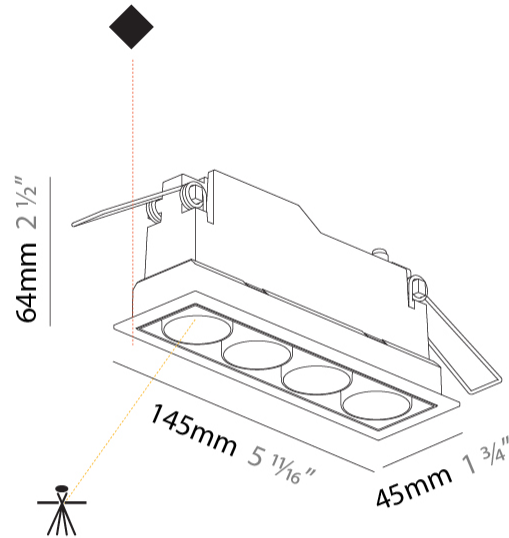

PHYSICAL

Shape: Rectangle
Length (mm): 145
Length (in): 5 11/16
Width (mm): 45
Width (in): 1 3/4
Height (mm): 64
Height (in): 2 1/2
Ceiling Thickness (mm): 10 / 12.5 / 15 / 25 / 30
Ceiling Thickness (in): 3/8 or 1/2 or 9/16 or 1 or 1 3/16
Min. Recessing Depth (mm): 100
Min. Recessing Depth (in): 3 15/16
Weight (kg): 0.265
Weight (lbs): 0.58
Fixture Finish: SSR / BKV / CWI / CRY / HAB / UFT / ITA / RUA / FTG / MYG / LOD / PUS / FRO / FUP / KIA / POP / BLS / SPG / MEY / GOH / CHC / COM / ABZ / JAG / OBR / MOS / ROR
Fixture Material: Aluminum Die Cast
Cut-out Measurements: 138mm / 5 7/16" x 38mm / 1 1/2"

ELECTRICAL

Lamp Type: LED (Zhaga Standard)
Input Wattage (W): 13.3
Total Output Wattage (W): 13
Dimming: Tri-Mode (Non-Dimming and Phase Dimming (120Vac only) and 0-10V Dimming)
Driver Included: No
Driver Location: Remote
Driver Type: Constant Current - Universal
Driver Class: Class 2
Input Voltage (V): 120 - 277
Constant Current (MA): 1050

LED

Number of LEDs: 4
Color Temperature (°K): 2700 / 3000 / 3500 / 4000
Max. Delivered Lumen (lm): Max 588 / 635 / 648 / 661
Nominal Lumen (lm): 880 / 954 / 970 / 990
CRI: >90 CRI
Lamp Life (hrs): 50000

OPTICAL

Optic°: 22 / 38

RATINGS AND CERTIFICATIONS

Certified By: CSA Certified to UL and CSA Standards
IP rating: IP44

PROJECT
TYPE
SPECIFIER
QUANTITY
DATE

138mm x 38mm   100mm   5 - 30mm
5 7/16" x 1 1/2"   3 15/16"   3/16" - 1 3/16"