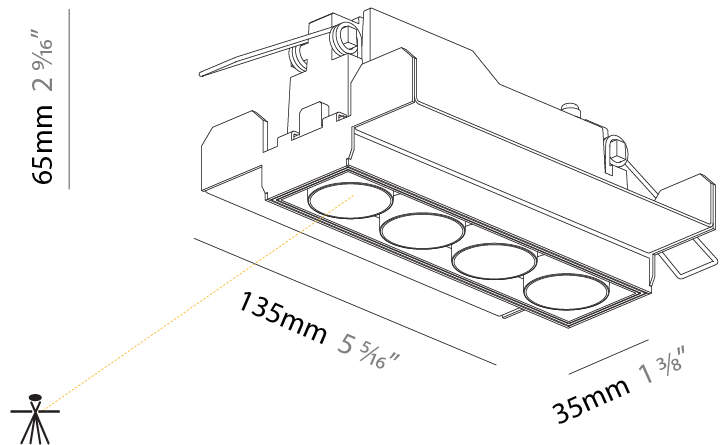

GENERAL

Series: Magiq Micro Dot
Subseries: Magiq 4 Cell Micro-Dot
Partner: Prolicht
Division: Architectural
Installation: Trimless
Product Type: Downlight
Mounting Location: Ceiling
Light Distribution: Downlight

PHYSICAL

Shape: Rectangle
Length (mm): 135
Length (in): 5 ⁵/₁₆
Width (mm): 35
Width (in): 1 ³/₈
Height (mm): 65
Height (in): 2 ⁹/₁₆
Ceiling Thickness (mm): 12.5
Ceiling Thickness (in): 1/2
Min. Recessing Depth (mm): 100
Min. Recessing Depth (in): 3 ¹⁵/₁₆
Weight (kg): 0.403
Weight (lbs): 0.89
Fixture Material: Aluminum Die Cast
Cut-out Measurements: 142mm / 5 9/16" x 42mm / 1 5/8"
Upon Request: Unique Ceiling Thickness

ELECTRICAL

Lamp Type: LED (Zhaga Standard)
Input Wattage (W): 14.3
Total Output Wattage (W): 13.3
Dimming: Tri-Mode (Non-Dimming and Phase Dimming (120Vac only) and 0-10V Dimming)
Driver Included: No
Driver Location: Remote
Driver Type: Constant Current - Universal
Driver Class: Class 2
Housing: See components
Input Voltage (V): 120 - 277
Constant Current (MA): 1050

LED

Number of LEDs: 4
Color Temperature (°K): 2700 / 3000 / 3500 / 4000
Max. Delivered Lumen (lm): 640 / 694 / 706 / 720
Nominal Lumen (lm): 880 / 954 / 940 / 990
CRI: >90 CRI
Lamp Life (hrs): 50000
Upon Request: Special Color Temperature

OPTICAL

Optic°: 22 / 38
Upon Request: Special Beam Angles

RATINGS AND CERTIFICATIONS

Certified By: CSA Certified to UL and CSA Standards
IP rating: IP44