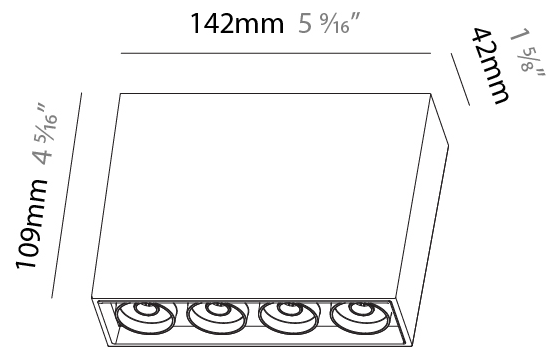

GENERAL

Series: Magiq Micro Dot
Subseries: Magiq 4 Cell Micro-Dot
Partner: Prolicht
Division: Architectural
Installation: Surface
Product Type: Ceiling Surface
Mounting Location: Ceiling
Light Distribution: Direct

PHYSICAL

Shape: Rectangle
Length (mm): 142
Length (in): 5 ⁹/₁₆
Width (mm): 42
Width (in): 1 ⁵/₈
Height (mm): 109
Height (in): 4 ³/₁₆
Weight (kg): 0.65

Fixture Finish: SSR / BKV / CWI / CRY / HAB / UFT / ITA / RUA / FTG / MYG / LOD / PUS / FRO / FUP / KIA / POP / BLS / SPG / MEY / GOH / CHC / COM / ABZ / JAG / OBR / MOS / ROR

Fixture Material: Aluminum Die Cast

ELECTRICAL

Lamp Type: LED (Zhaga Standard)
Input Wattage (W): 13
Total Output Wattage (W): 11.8
Dimming: Tri-Mode (Non-Dimming and Phase Dimming (120Vac only) and 0-10V Dimming)
Driver Included: Yes
Driver Location: Integrated
Driver Type: Constant Current - Universal
Driver Class: Class 1
Input Voltage (V): 120 - 277
Constant Current (MA): 1050mA

LED

Number of LEDs: 4
Color Temperature (°K): 2700 / 3000 / 3500 / 4000
Max. Delivered Lumen (lm): 640 / 691 / 706 / 720
Nominal Lumen (lm): 880 / 950 / 970 / 990
CRI: >90 CRI
Efficiency (%): 80
Lamp Life (hrs): 50000

OPTICAL

Optic°: 22 / 38
Adjustability: Fixed

RATINGS AND CERTIFICATIONS

Certified By: Certified for North American Standards
IP rating: IP20