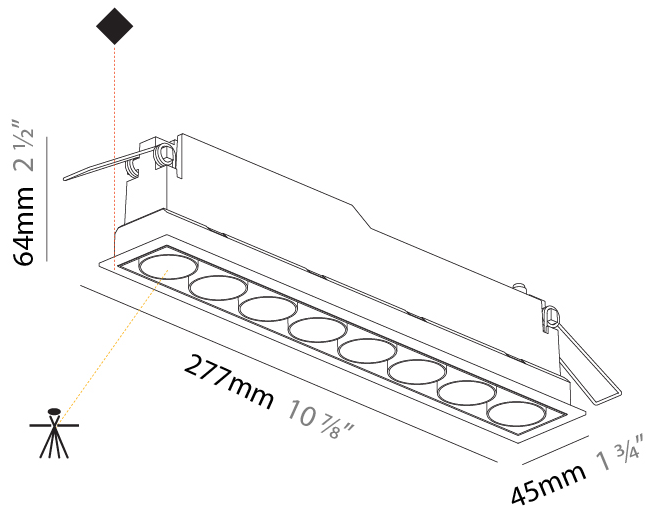

PHYSICAL

Shape: Rectangle
Length (mm): 277
Length (in): 10 7/8
Width (mm): 45
Width (in): 1 3/4
Height (mm): 64
Height (in): 2 1/2
Ceiling Thickness (mm): 10 / 12.5 / 15 / 25 / 30
Ceiling Thickness (in): 3/8 or 1/2 or 9/16 or 1 or 1 3/16
Min. Recessing Depth (mm): 100
Min. Recessing Depth (in): 3 15/16
Weight (kg): 0.518
Weight (lbs): 1.14
Fixture Finish: SSR / BKV / CWI / CRY / HAB / UFT / ITA / RUA / FTG / MYG / LOD / PUS / FRO / FUP / KIA / POP / BLS / SPG / MEY / GOH / CHC / COM / ABZ / JAG / OBR / MOS / ROR
Fixture Material: Aluminum Die Cast
Cut-out Measurements: 270mm / 10 5/8" x 38mm / 1 1/2"

ELECTRICAL

Lamp Type: LED (Zhaga Standard)
Input Wattage (W): 30.2
Total Output Wattage (W): 26.6
Dimming: Tri-Mode (Non-Dimming and Phase Dimming (120Vac only) and 0-10V Dimming)
Driver Included: No
Driver Location: Remote
Driver Type: Constant Current - Universal
Driver Class: Class 2
Input Voltage (V): 120 - 277
Constant Current (MA): 1050

LED

Number of LEDs: 8
Color Temperature (°K): 2700 / 3000 / 3500 / 4000
Max. Delivered Lumen (lm): 1280 / 1382 / 1411 / 1440
Nominal Lumen (lm): 1760 / 1900 / 1940 / 1980
CRI: >90 CRI
Lamp Life (hrs): 50000

OPTICAL

Optic°: 22 / 38

RATINGS AND CERTIFICATIONS

Certified By: CSA Certified to UL and CSA Standards
IP rating: IP44
Glare Rating: ≤ 10

270mm x 38mm
10 5/8" x 1 1/2"

100mm
3 15/16"

5 - 30mm
3/16" - 1 3/16"