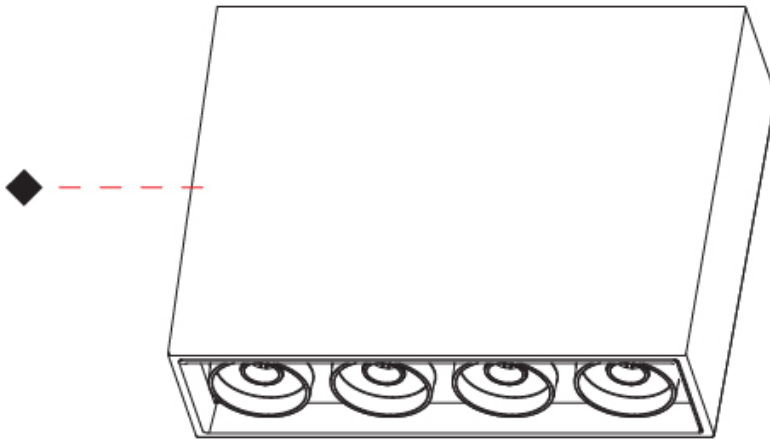

MAGIQ 4 CELL MICRO-DOT SURFACE

A3D186-

PROJECT

TYPE

SPECIFIER

QUANTITY

DATE