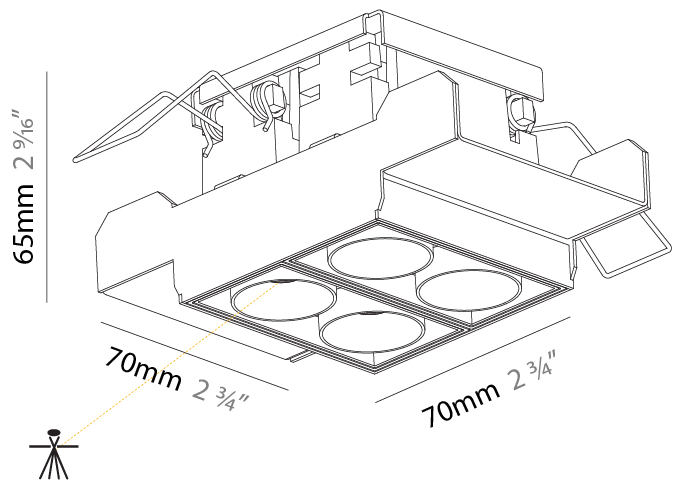

GENERAL

Series: Magiq Micro Dot
Subseries: Magiq 2x2 Cell Micro-Dot
Partner: Prolicht
Division: Architectural
Installation: Trimless
Product Type: Downlight
Mounting Location: Ceiling
Light Distribution: Downlight

PHYSICAL

Aperture Sizes - Downlights: 1"
Shape: Square
Length (mm): 70
Length (in): 2 ¾"
Width (mm): 70
Width (in): 2 ¾"
Height (mm): 65
Height (in): 2 9/16"
Ceiling Thickness (mm): 12.5
Ceiling Thickness (in): 1/2
Min. Recessing Depth (mm): 100
Min. Recessing Depth (in): 3 15/16"
Weight (kg): 0.428
Weight (lbs): 0.94
Fixture Material: Aluminum Die Cast
Cut-out Measurements: 82mm / 3 1/4" x 42mm / 1 5/8"
Upon Request: Unique Ceiling Thickness

ELECTRICAL

Lamp Type: LED (Zhaga Standard)
Input Wattage (W): 14.3
Total Output Wattage (W): 13.2
Dimming: Tri-Mode (Non-Dimming and Phase Dimming (120Vac only) and 0-10V Dimming)
Driver Included: No
Driver Location: Recessed Housing
Driver Type: Constant Current - Universal
Driver Class: Class 2
Housing: See components
Input Voltage (V): 120 - 277
Constant Current (MA): 1050

LED

Number of LEDs: 4
Color Temperature (°K): 2700 / 3000 / 4000
Max. Delivered Lumen (lm): 640 / 677 / 698
Nominal Lumen (lm): 880 / 930 / 960
CRI: >90 CRI
Lamp Life (hrs): 50000
Upon Request: Special Color Temperature

OPTICAL

Optic°: 22 / 38
Upon Request: Special Beam Angles

RATINGS AND CERTIFICATIONS

Certified By: CSA Certified to UL and CSA Standards
IP rating: IP44