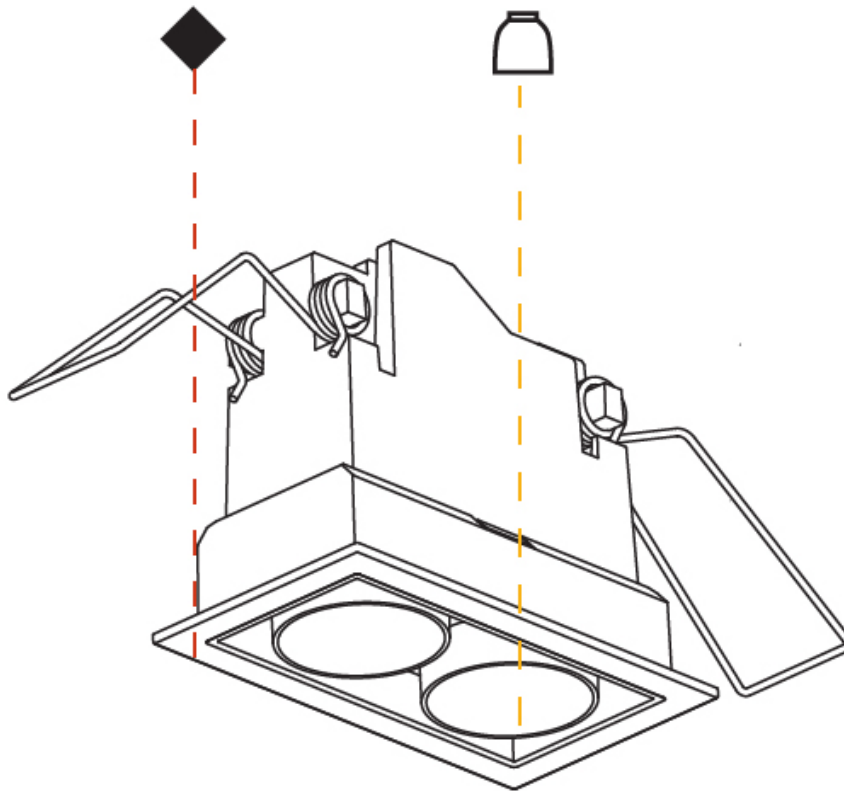

MAGIQ 2 CELL MICRO-DOT RECESSED

A35784-

PROJECT	_____
TYPE	_____
SPECIFIER	_____
QUANTITY	_____
DATE	_____

A