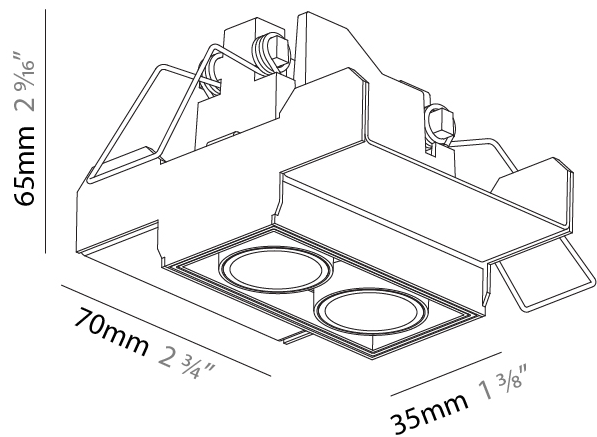

GENERAL

Series: Magiq Micro Dot
Subseries: Magiq 2 Cell Micro-Dot
Partner: Prolight
Division: Architectural
Installation: Trimless
Product Type: Downlight
Mounting Location: Ceiling
Light Distribution: Downlight

PHYSICAL

Shape: Rectangle
Length (mm): 70
Length (in): 2 ¾
Width (mm): 35
Width (in): 1 ⅜
Height (mm): 65
Height (in): 2 ⅞
Ceiling Thickness (mm): 12.5
Ceiling Thickness (in): 1/2
Min. Recessing Depth (mm): 100
Min. Recessing Depth (in): 3 15/16
Weight (kg): 0.241
Weight (lbs): 0.53
Fixture Finish: BLK
Fixture Material: Aluminum Die Cast
Cut-out Measurements: 82mm / 3 1/4" x 42mm / 1 5/8"
Upon Request: Unique Ceiling Thickness

ELECTRICAL

Lamp Type: LED (Zhaga Standard)
Input Wattage (W): 9
Total Output Wattage (W): 6.6
Dimming: Tri-Mode (Non-Dimming and Phase Dimming (120Vac only) and 0-10V Dimming)
Driver Included: No
Driver Location: Remote
Driver Type: Constant Current - Universal
Driver Class: Class 2
Input Voltage (V): 120 - 277
Constant Current (MA): 1050

LED

Number of LEDs: 2
Color Temperature (°K): 2700 / 3000 / 3500 / 4000
Max. Delivered Lumen (lm): 320 / 349 / 357 / 364
Nominal Lumen (lm): 440 / 465 / 470 / 480
CRI: >90 CRI
Lamp Life (hrs): 50000
Upon Request: Special Color Temperature

OPTICAL

Optic°: 22 / 38
Upon Request: Special Beam Angles

RATINGS AND CERTIFICATIONS

Certified By: CSA Certified to UL and CSA Standards
IP rating: IP44