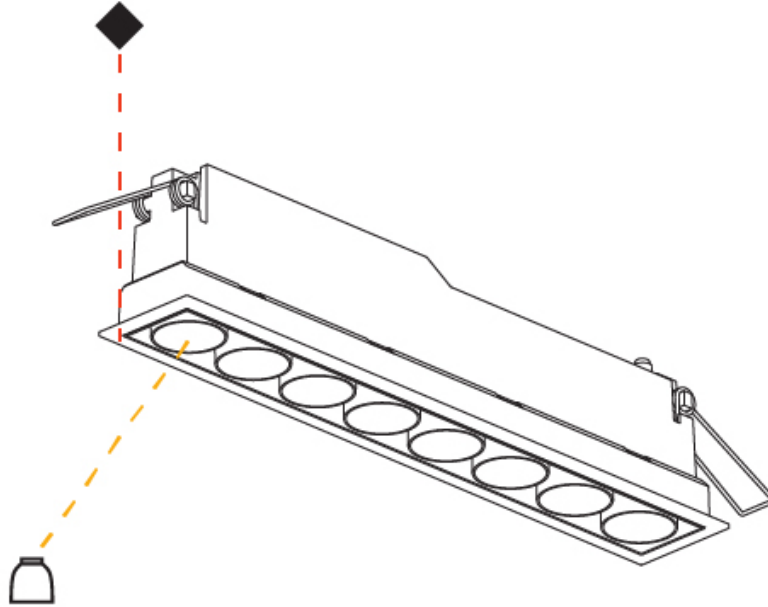

MAGIQ 8 CELL MICRO-DOT RECESSED

A35787-

PROJECT	_____
TYPE	_____
SPECIFIER	_____
QUANTITY	_____
DATE	_____

A