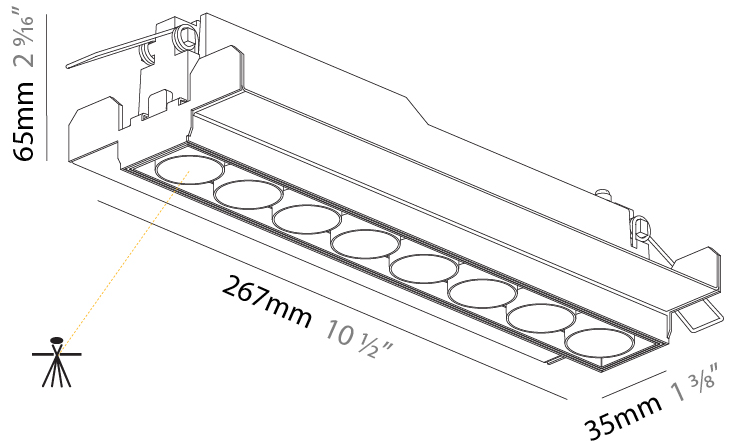

PHYSICAL

Shape: Rectangle
 Length (mm): 145
 Length (in): 5 11/16
 Width (mm): 45
 Width (in): 1 3/4
 Height (mm): 64
 Height (in): 2 1/2
 Ceiling Thickness (mm): 10 / 12.5 / 15 / 25 / 30
 Ceiling Thickness (in): 3/8 or 1/2 or 9/16 or 1 or 1 3/16
 Min. Recessing Depth (mm): 100
 Min. Recessing Depth (in): 3 15/16
 Weight (kg): 0.265
 Weight (lbs): 0.58
 Fixture Finish: SSR / BKV / CWI / CRY / HAB / UFT / ITA / RUA / FTG / MYG / LOD / PUS / FRO / FUP / KIA / POP / BLS / SPG / MEY / GOH / CHC / COM / ABZ / JAG / OBR / MOS / ROR
 Fixture Material: Aluminum Die Cast
 Cut-out Measurements: 138mm / 5 7/16" x 38mm / 1 1/2"

PHYSICAL

Shape: Rectangle
 Length (mm): 267
 Length (in): 10 1/2
 Width (mm): 35
 Width (in): 1 3/8
 Height (mm): 64
 Height (in): 2 1/2
 Ceiling Thickness (mm): 12.5
 Ceiling Thickness (in): 1/2
 Min. Recessing Depth (mm): 100
 Min. Recessing Depth (in): 3 15/16
 Weight (kg): 0.737
 Weight (lbs): 1.61
 Fixture Material: Aluminum Die Cast
 Cut-out Measurements: 272mm / 10 11/16" x 42mm / 1 5/8"
 Upon Request: Unique Ceiling Thickness

OPTICAL

Optic°: 21 / 38
 Upon Request: Special Beam Angles

RATINGS AND CERTIFICATIONS

Certified By: CSA Certified to UL and CSA Standards
 IP rating: IP44

272mm x 42mm
 10 11/16" x 1 5/8"

100mm
 3 15/16"

12 1/2mm
 1/2"