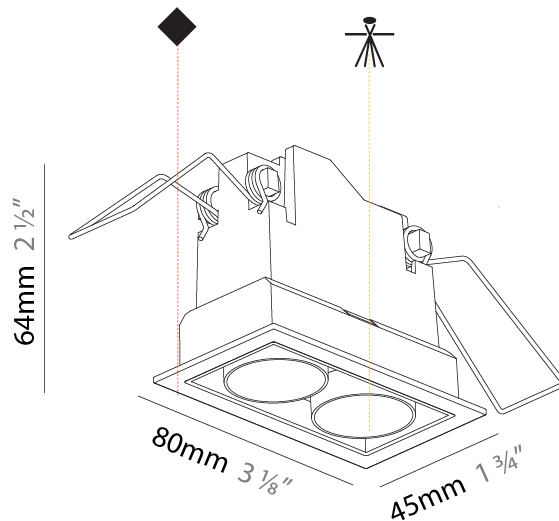

PHYSICAL

Shape: Rectangle
Length (mm): 80
Length (in): 3 1/8
Width (mm): 45
Width (in): 1 3/4
Height (mm): 64
Height (in): 2 1/2
Ceiling Thickness (mm): 10 / 12.5 / 15 / 25 / 30
Ceiling Thickness (in): 3/8 or 1/2 or 9/16 or 1 or 1 3/16
Min. Recessing Depth (mm): 100
Min. Recessing Depth (in): 3 15/16
Weight (kg): 0.145
Weight (lbs): 0.32
Fixture Finish: SSR / BKV / CWI / CRY / HAB / UFT / ITA / RUA / FTG / MYG / LOD / PUS / FRO / FUP / KIA / POP / BLS / SPG / MEY / GOH / CHC / COM / ABZ / JAG / OBR / MOS / ROR
Fixture Material: Aluminum Die Cast
Cut-out Measurements: 73mm / 2 7/8" x 38mm / 1 1/2"

ELECTRICAL

Lamp Type: LED (Zhaga Standard)
Input Wattage (W): 7.7
Total Output Wattage (W): 6.6
Dimming: Tri-Mode (Non-Dimming and Phase Dimming (120Vac only) and 0-10V Dimming)
Driver Included: No
Driver Location: Remote
Driver Type: Constant Current - Universal
Driver Class: Class 2
Input Voltage (V): 120 - 277
Constant Current (MA): 1050

LED

Number of LEDs: 2
Color Temperature (°K): 2700 / 3000 / 3500 / 4000
Max. Delivered Lumen (lm): 294 / 321 / 327 / 334
Nominal Lumen (lm): 440 / 465 / 470 / 480
CRI: >90 CRI
Lamp Life (hrs): 50000

OPTICAL

Optic: 22 / 38

RATINGS AND CERTIFICATIONS

Certified By: CSA Certified to UL and CSA Standards
IP rating: IP44

PROJECT
TYPE
SPECIFIER
QUANTITY
DATE

73mm x 38mm
2 7/8" x 1 1/2"

100mm
3 15/16"

10 - 30mm
3/8" - 1 3/16"